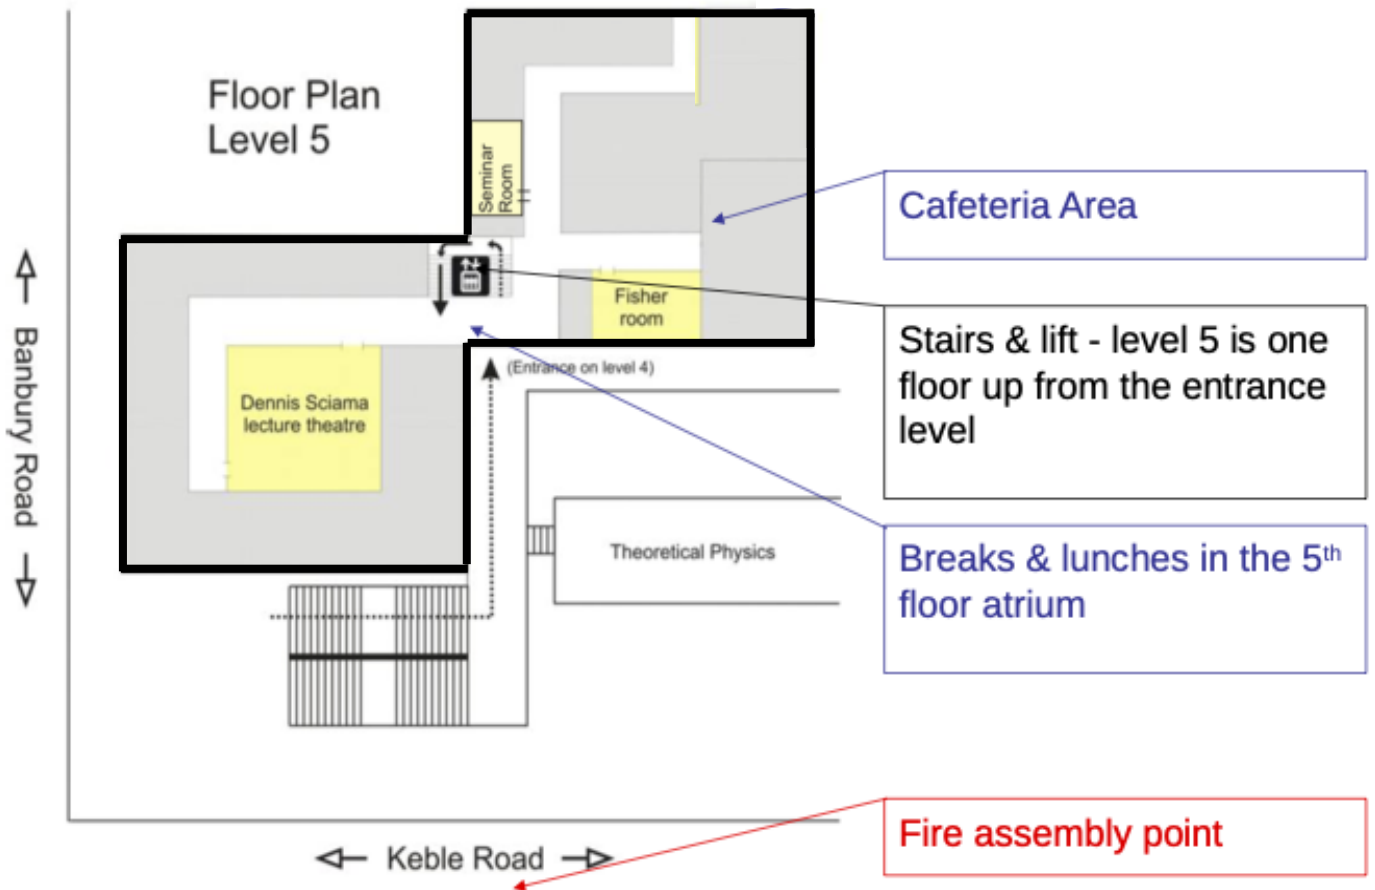

# Denys Wilkinson Building

Toilets can be found close to the central staircase on level 4 and 6.